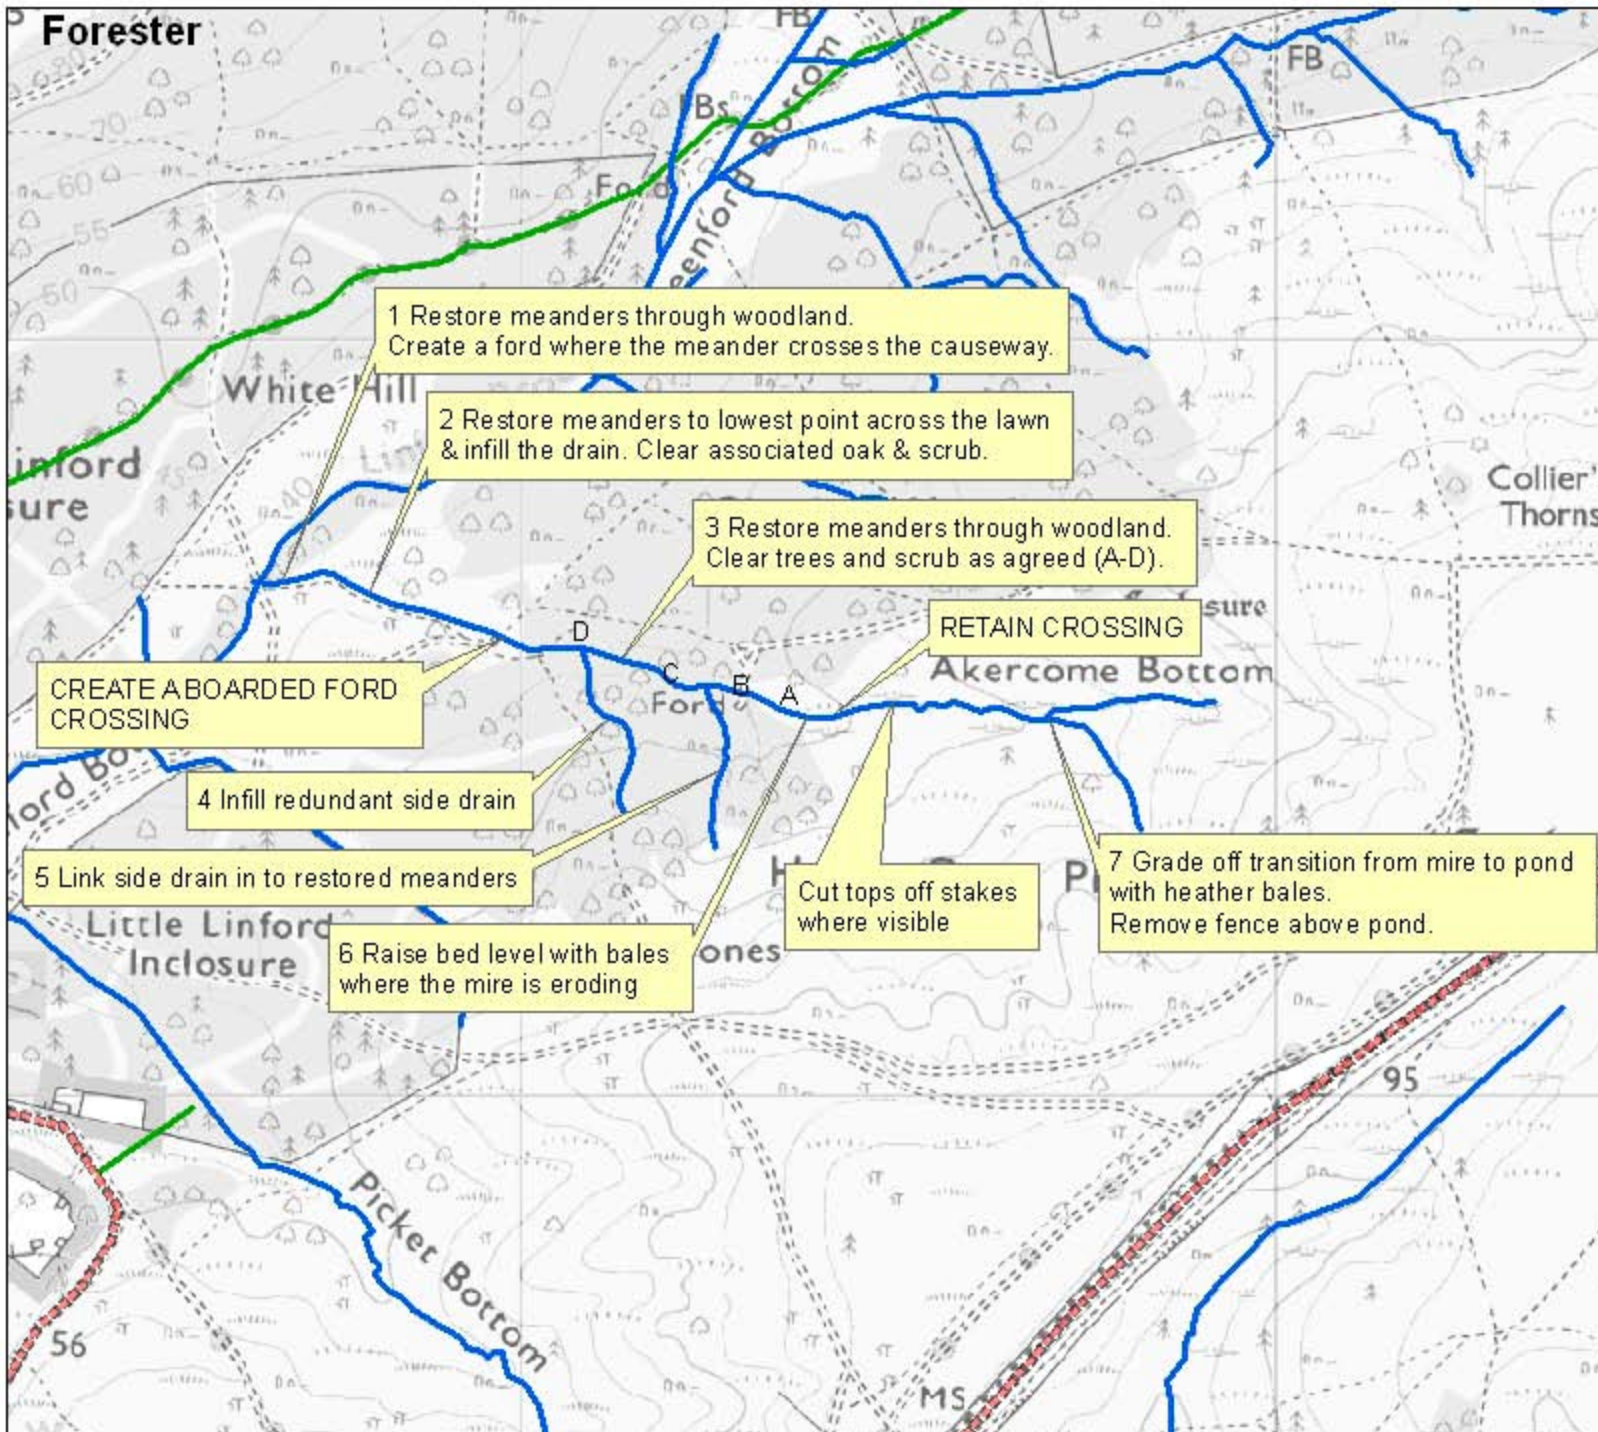

Forestry Commission
England

AKERCOME BOTTOM Draft Proposal Map

Legend

- Existing watercourse
- Public roads
- Forest roads

0 125 250 500 Meters

© Crown Copyright. All Rights Reserved.
Forestry Commission, 100025498 2008